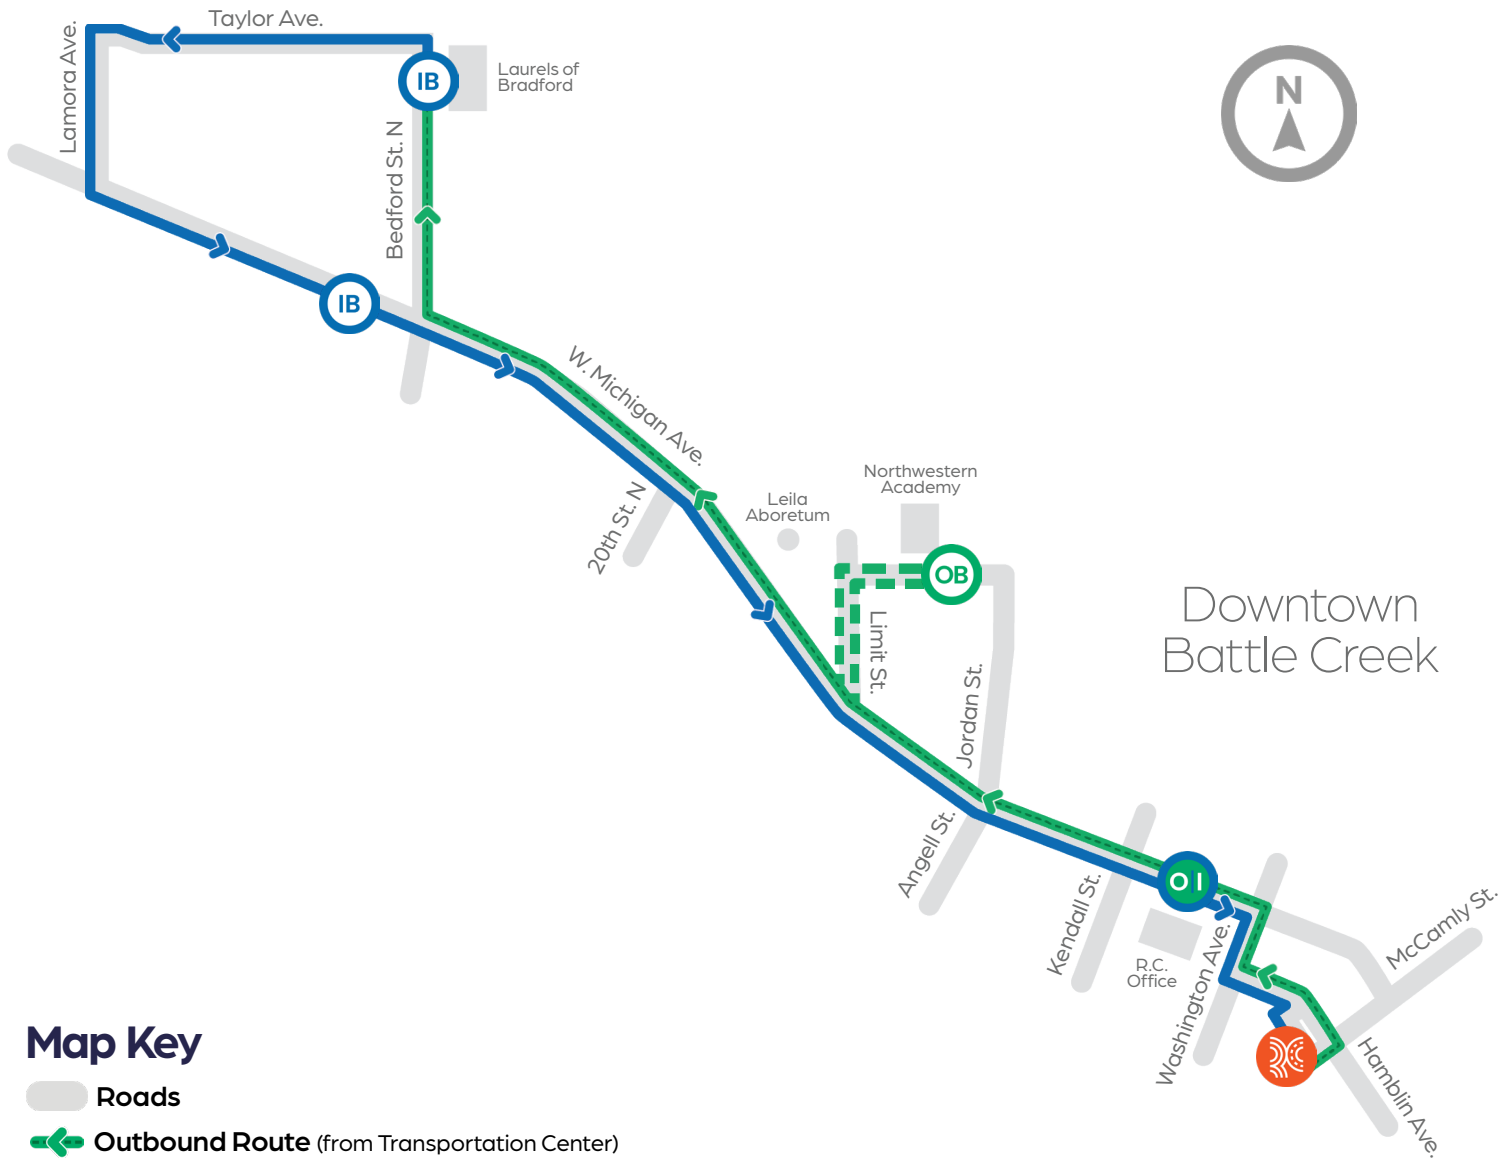

RC MAX Route Map

# West Michigan Avenue

## Map Key

- Roads
- Outbound Route (from Transportation Center)
- Outbound Route (Limited Run)
- Inbound Route (to Transportation Center)
- Bus Stop - Outbound
- Bus Stop - Inbound
- Bus Stop - Both Directions
- Transportation Center