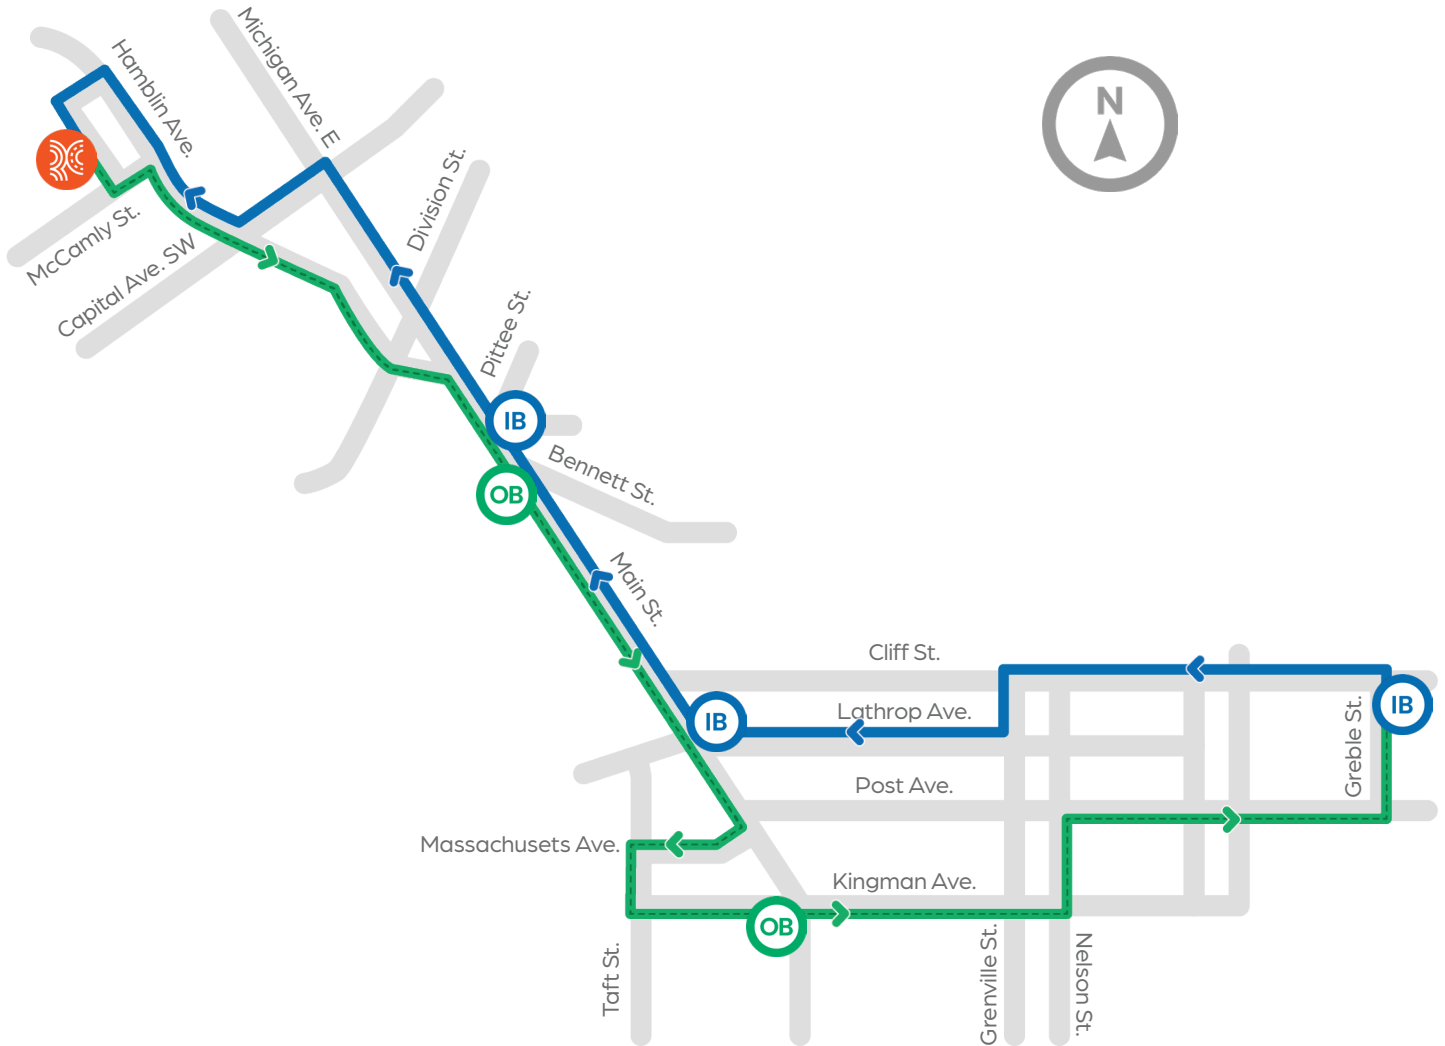

RC MAX Route Map

Main St./Post Ave.

Map Key

- Roads
- Outbound Route (from Transportation Center)
- Inbound Route (to Transportation Center)
- Bus Stop – Outbound
- Bus Stop – Inbound
- Transportation Center

RC MAX Route Map

Main St./Post Ave.

Monday thru Friday

No Service Saturday or Sunday

Depart Trans. Center	Main St. at Willow St.	Main St. at Kingman Ave.	Cliff St. at Greble St.	Main St. at Mary St.	Mich Ave. at Division St.	Arrive Trans. Center
	OB	OB	IB	IB	IB	
5:15am	5:20am	5:25am	5:30am	5:35am	5:40am	5:43am
6:15am	6:20am	6:25am	6:30am	6:35am	6:40am	6:43am
7:15am	7:20am	7:25am	7:30am	7:35am	7:40am	7:43am
8:15am	8:20am	8:25am	8:30am	8:35am	8:40am	8:43am
9:15am	9:20am	9:25am	9:30am	9:35am	9:40am	9:43am
10:15am	10:20am	10:25am	10:30am	10:35am	10:40am	10:43am
11:15am	11:20am	11:25am	11:30am	11:35am	11:40am	11:43am
12:15pm	12:20pm	12:25pm	12:30pm	12:35pm	12:40pm	12:43pm
1:15pm	1:20pm	1:25pm	1:30pm	1:35pm	1:40pm	1:43pm
2:15pm	2:20pm	2:25pm	2:30pm	2:35pm	2:40pm	2:43pm
3:15pm	3:20pm	3:25pm	3:30pm	3:35pm	3:40pm	3:43pm