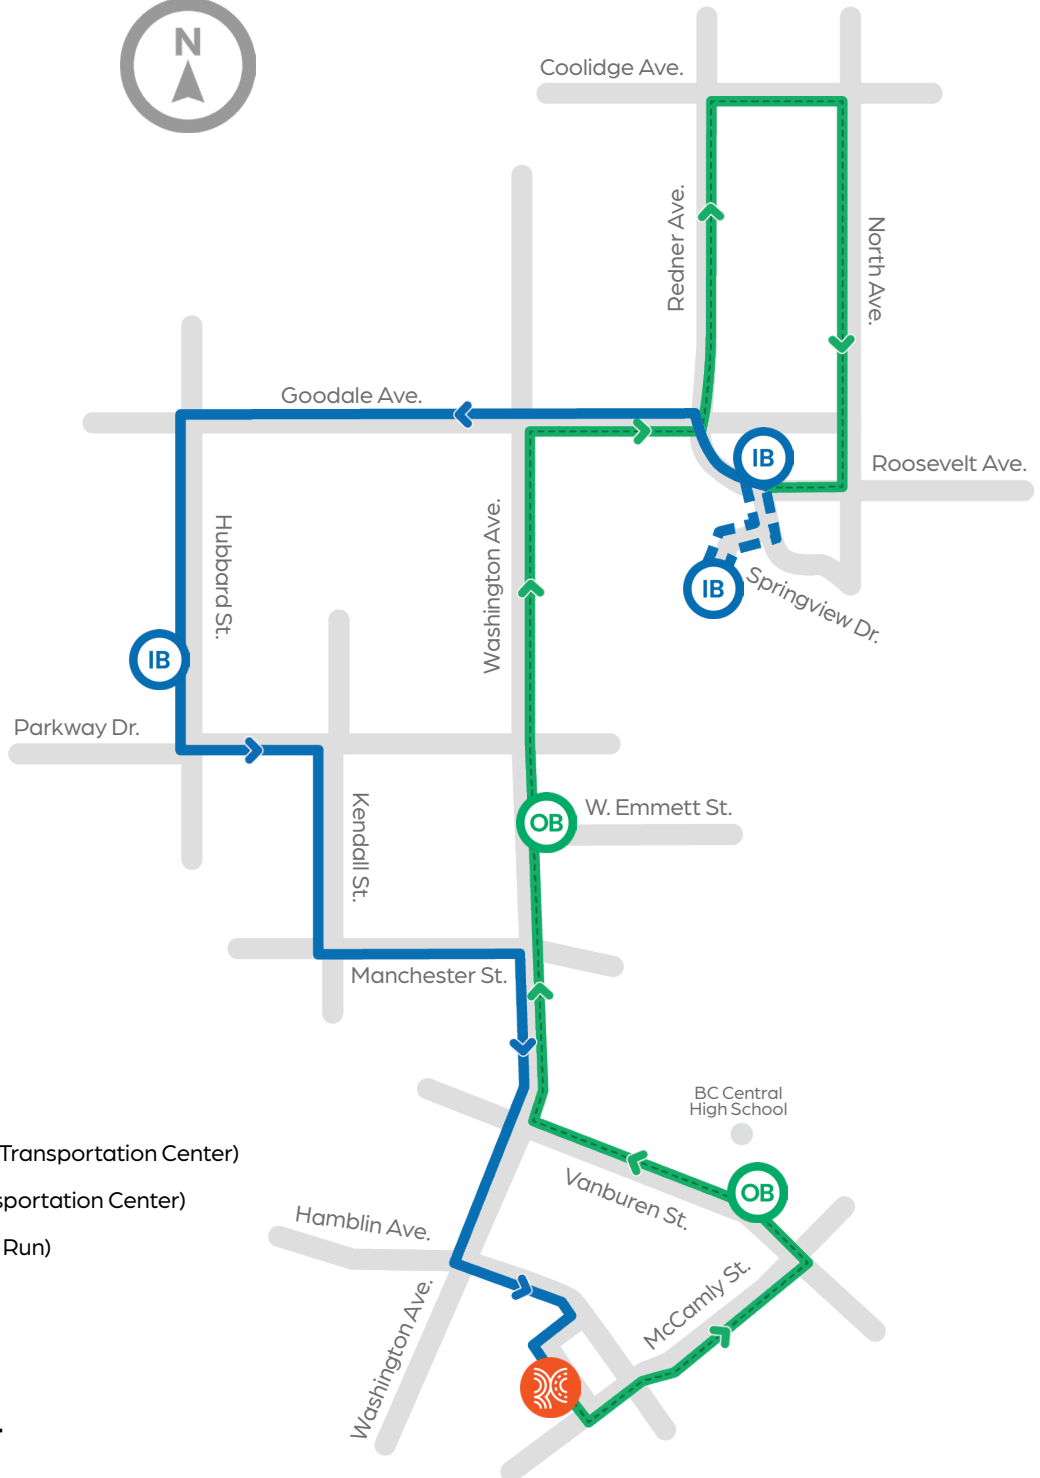

RC MAX Route Map

Kendall St./Goodale Ave.

Map Key

- Roads
- Outbound Route (from Transportation Center)
- Inbound Route (to Transportation Center)
- Inbound Route (Limited Run)
- Bus Stop - Outbound
- Bus Stop - Inbound
- Transportation Center

RC MAX Route Map

Kendall St./Gooddale Ave.

Monday thru Friday

No Service Saturday or Sunday

Depart Trans. Center	Washington at Champion OB	Gooddale at Redner OB	Roosevelt at Springview IB	Hubbard at Parkway IB	Manchester at Washington IB	Arrive Trans. Center
5:45am	5:50am	5:55am	6:00am	6:05am	6:10am	6:13am
6:45am	6:50am	6:55am	7:00am	7:05am	7:10am	7:13am
7:45am	7:50am	7:55am	8:00am	8:05am	8:10am	8:13am
8:45am	8:50am	8:55am	9:00am	9:05am	9:10am	9:13am
9:45am*	9:50am	9:55am	10:00am	10:05am	10:10am	10:13am
10:45am	10:50am	10:55am	11:00am	11:05am	11:10am	11:13am
11:45am	11:50am	11:55am	12:00pm	12:05pm	12:10pm	12:13pm
12:45pm	12:50pm	12:55pm	1:00pm	1:05pm	1:10pm	1:13pm
1:45pm*	1:50pm	1:55pm	2:00pm	2:05pm	2:10pm	2:13pm
2:45pm	2:50pm	2:55pm	3:00pm	3:05pm	3:10pm	3:13pm
3:15pm	3:20pm	3:25pm	3:30pm	3:35pm	3:40pm	3:43pm

*We service the stop (bus arrives) inside Springview Tower at 10:00am and 2:00pm.

OB - Outbound
IB - Inbound