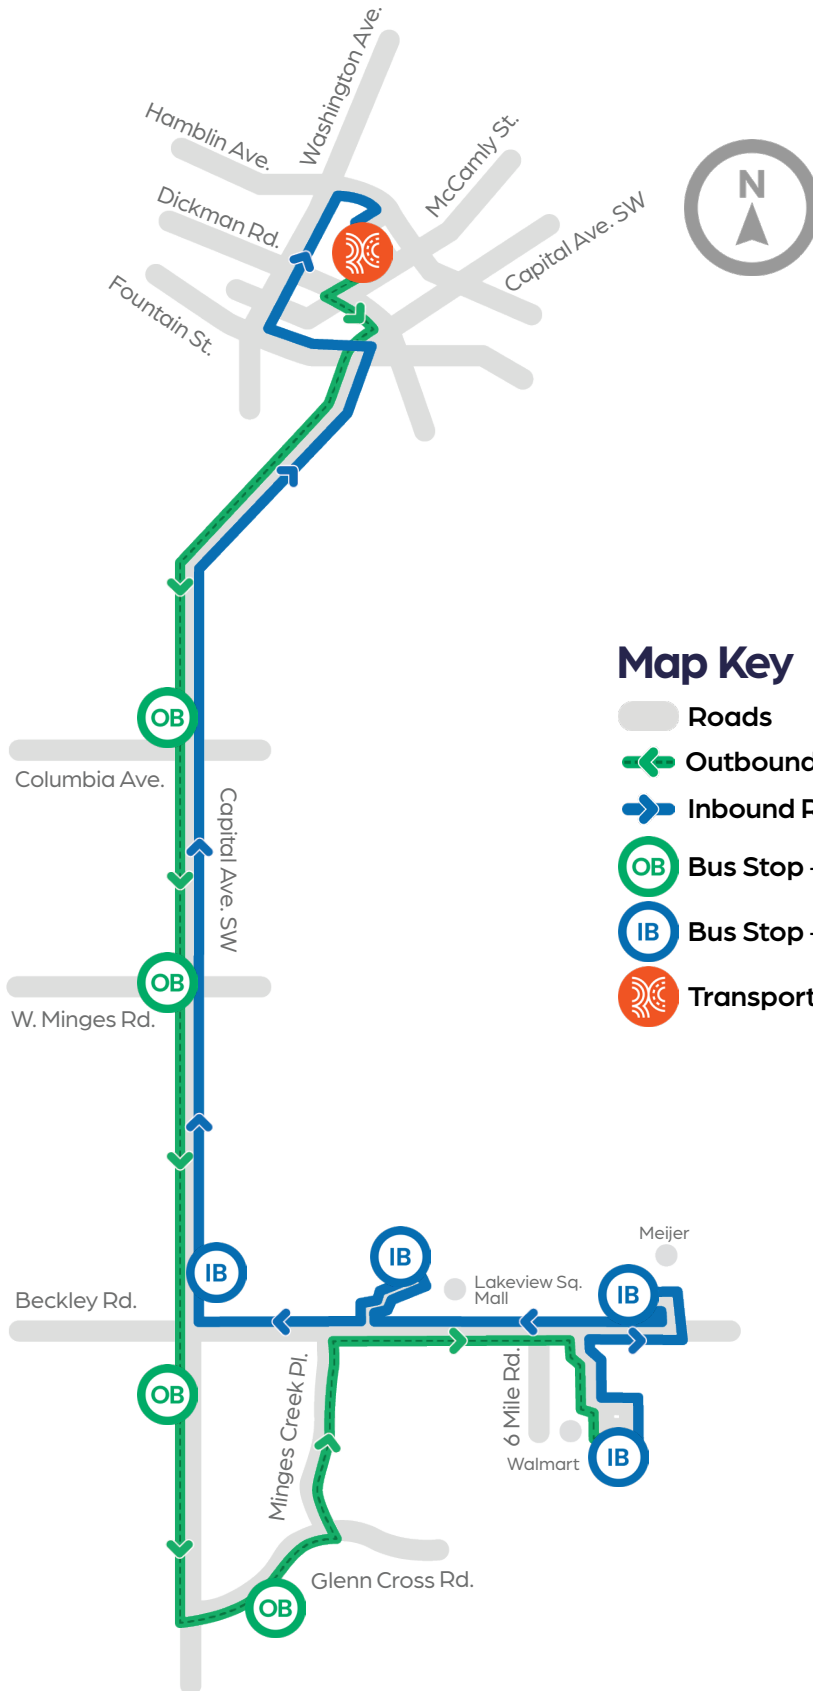

RC MAX Route Map

S.W. Capital Avenue

Map Key

- Roads
- Outbound Route (from Transportation Center)
- Inbound Route (to Transportation Center)
- Bus Stop - Outbound
- Bus Stop - Inbound
- Transportation Center

RC MAX Route Map

S.W. Capital Avenue

Monday thru Friday

No Service Saturday or Sunday

Depart Trans. Center	Capital Ave. at Columbia Ave. OB	Capital Ave. at Beckley Rd. OB	Walmart OB	Depart Lakeview Mall IB	Capital Ave. at Columbia Ave. IB	Arrive Trans. Center
5:15am	5:25am	5:30am	5:38am	5:50am	6:00am	6:10am
6:15am	6:25am	6:30am	6:38am	6:50am	7:00am	7:10am
7:15am	7:25am	7:30am	7:38am	7:50am	8:00am	8:10am
8:15am	8:25am	8:30am	8:38am	8:50am	9:00am	9:10am
9:15am	9:25am	9:30am	9:38am	9:50am	10:00am	10:10am
10:15am	10:25am	10:30am	10:38am	10:50am	11:00am	11:10am
11:15am	11:25am	11:30am	11:38am	11:50am	12:00pm	12:10pm
12:15pm	12:25pm	12:30pm	12:38pm	12:50pm	1:00pm	1:10pm
1:15pm	1:25pm	1:30pm	1:38pm	1:50pm	2:00pm	2:10pm
2:15pm	2:25pm	2:30pm	2:38pm	2:50pm	3:00pm	3:10pm

OB - Outbound
IB - Inbound